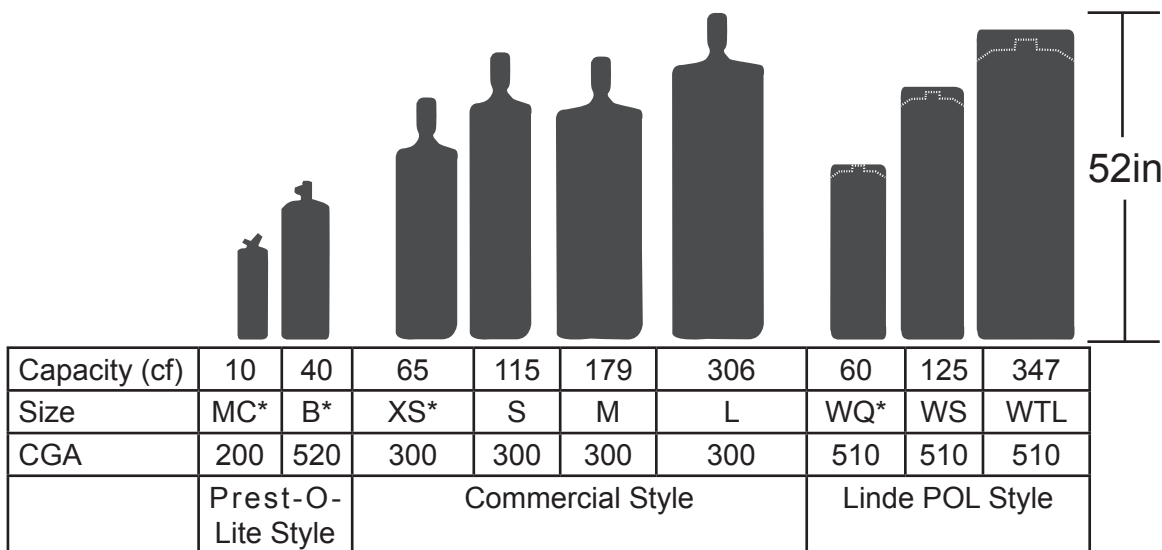

# Cylinder Size Chart

*experience the noble difference*

## High-Pressure Cylinder Sizes

## Acetylene Size Chart

\* These cylinders can be privately owned.